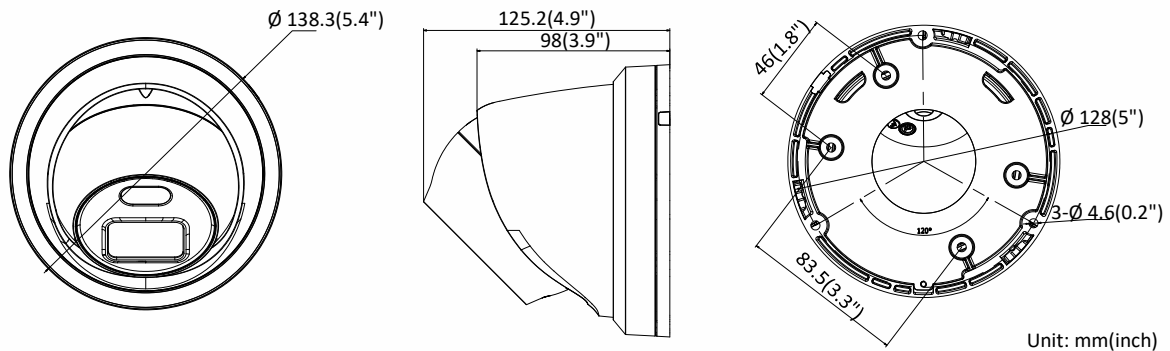

Dimension

Unit: mm(inch)

Accessory

Distributed by